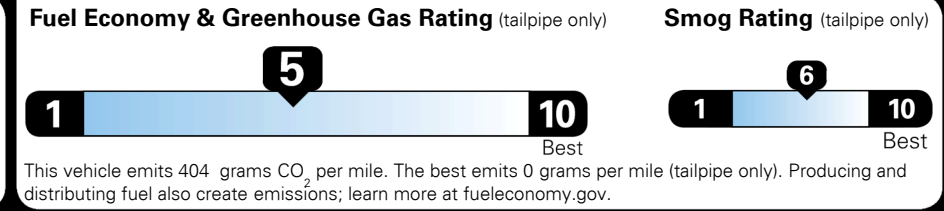

MULTIMEDIA & CONNECTIVITY(cont.)

Digital Key
SiriusXM® w/ 90-Day trial subscription;
Not Available in AK & HI
Bluelink+ All-Inclusive Connected Services (enrollment required)
Wi-Fi Hotspot (trial with Bluelink®)
Full Tank of Fuel

Manufacturer's Suggested Retail Price: **$41,800.00**

ADDED FEATURES:

*Carpeted Floor Mats $215.00
*Cargo Net $55.00
*Cargo Tray, up seatback $150.00
*First Aid Kit $30.00

Inland Freight & Handling : $1,395.00
Total Price : $43,645.00

Hyundai's flagship, premium three-row SUV

EPA DOT Fuel Economy and Environment

Gasoline Vehicle

Fuel Economy
22 MPG
combined city/hwy
19 city
26 highway
4.5 gallons per 100 miles

Standard SUVs range from 11 to 100 MPG. The best vehicle rates 140 MPGe.

You spend $2,500 more in fuel costs over 5 years
compared to the average new vehicle.

Annual fuel cost $2,450

Actual results will vary for many reasons, including driving conditions and how you drive and maintain your vehicle. The average new vehicle gets 28 MPG and costs $9,750 to fuel over 5 years. Cost estimates are based on 15,000 miles per year at $3.60 per gallon. MPGe is miles per gasoline gallon equivalent. Vehicle emissions are a significant cause of climate change and smog.

fueleconomy.gov

Calculate personalized estimates and compare vehicles

Manufacturer's suggested retail price includes manufacturer's recommended pre-delivery service. Gasoline license and title fees state and local taxes and dealer installed options and accessories are not included in the manufacturer's suggested retail price. This label has been affixed to this vehicle by Hyundai Motor America, pursuant to the requirements of 15 U.S.C. 1231 et seq. which prohibits its removal or alteration prior to delivery to the ultimate purchaser.

PARTS CONTENT INFORMATION FOR VEHICLE IN THIS CARLINE:
U.S./CANADIAN PARTS CONTENT: 2 %
MAJOR SOURCES OF FOREIGN PARTS CONTENT: KOREA: 80 %

Note: Parts content does not include final assembly, distribution, or other non-parts costs.

FOR THIS VEHICLE:
FINAL ASSEMBLY POINT: ULSAN, KOREA
COUNTRY OF ORIGIN:
ENGINE: KOREA
TRANSMISSION: KOREA